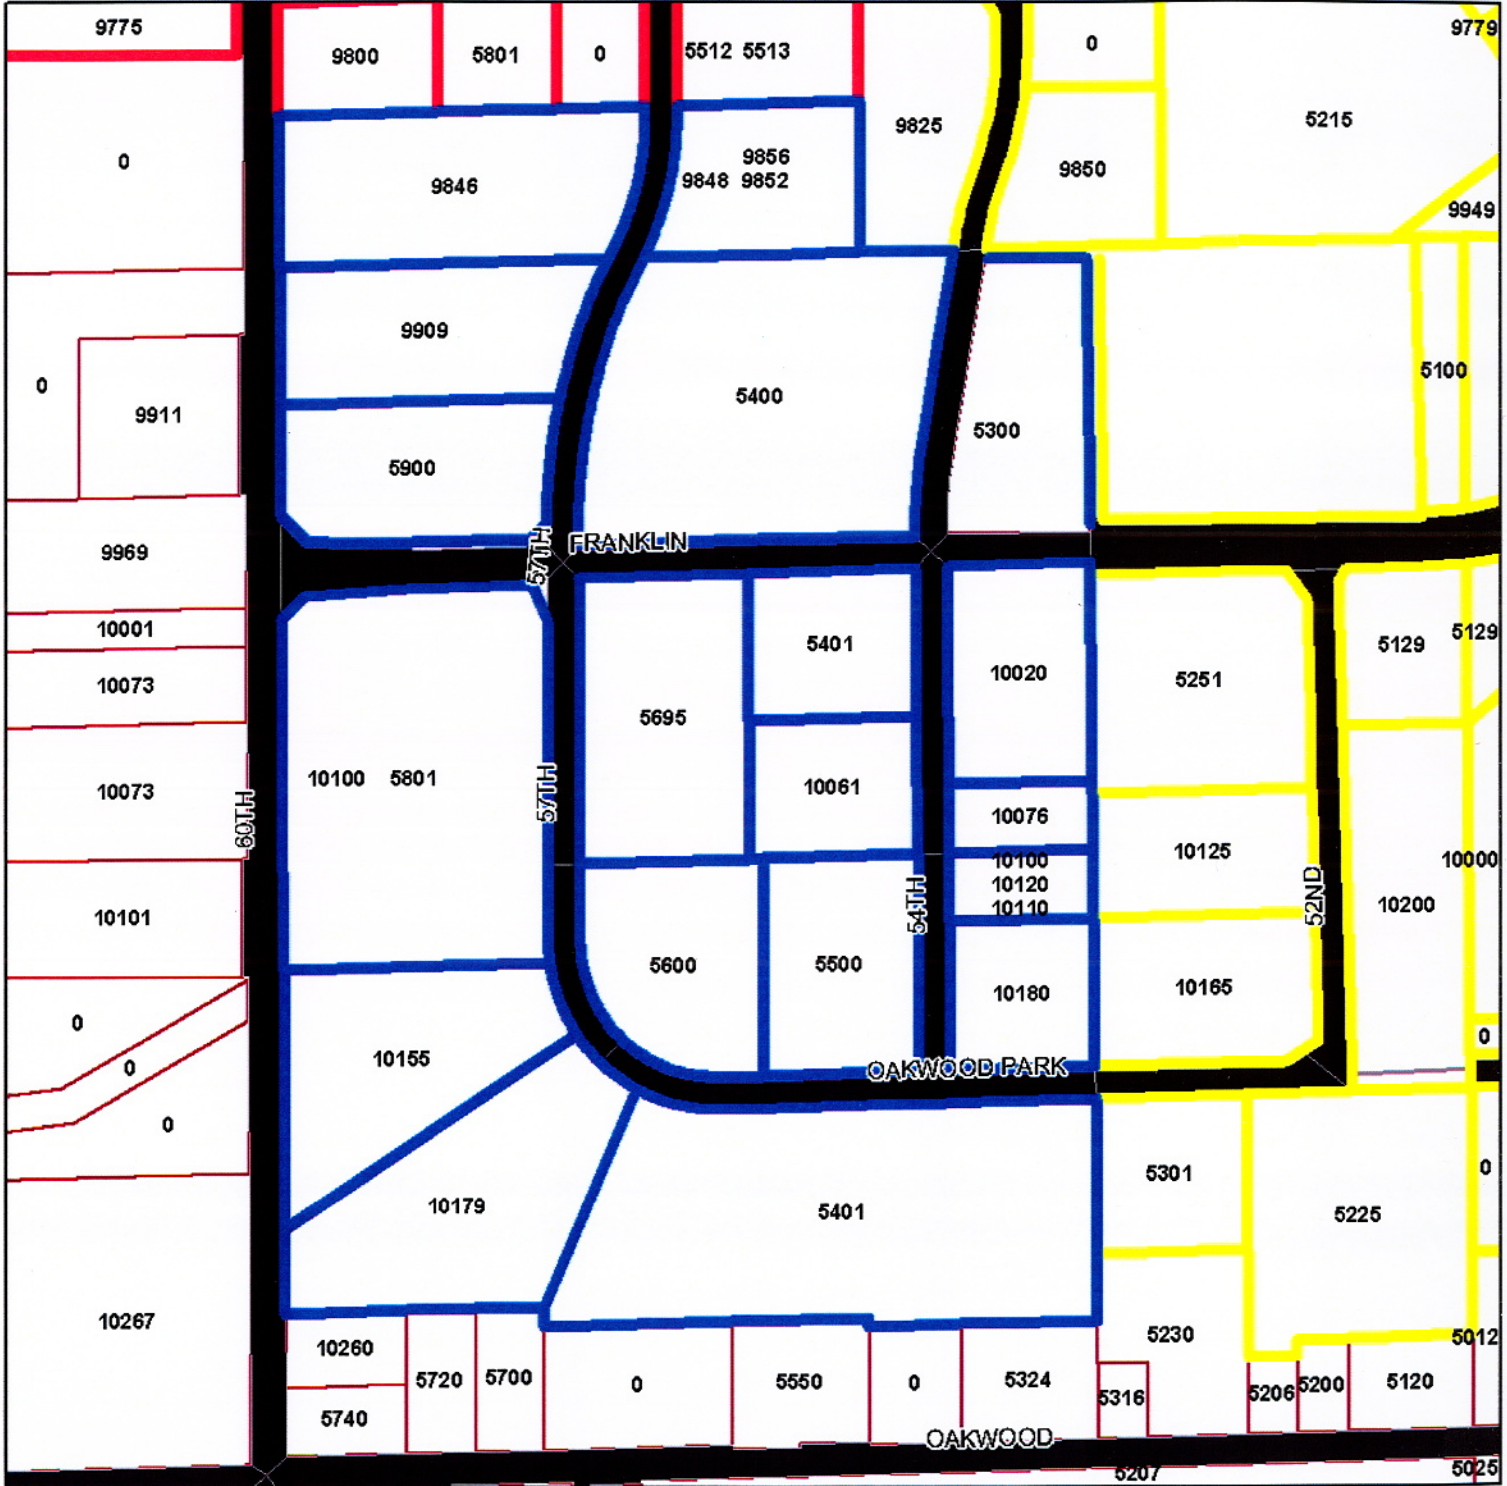

**Franklin Industrial Park Phase 2**  
**Zoned PDD #7**  
**City of Franklin**

- = Boundary of Franklin Business Park (PDD #18)
- = Boundary of 2nd Phase Industrial Park (PDD #7)
- = Boundary of First Phase Industrial Park (Zoned M-1)