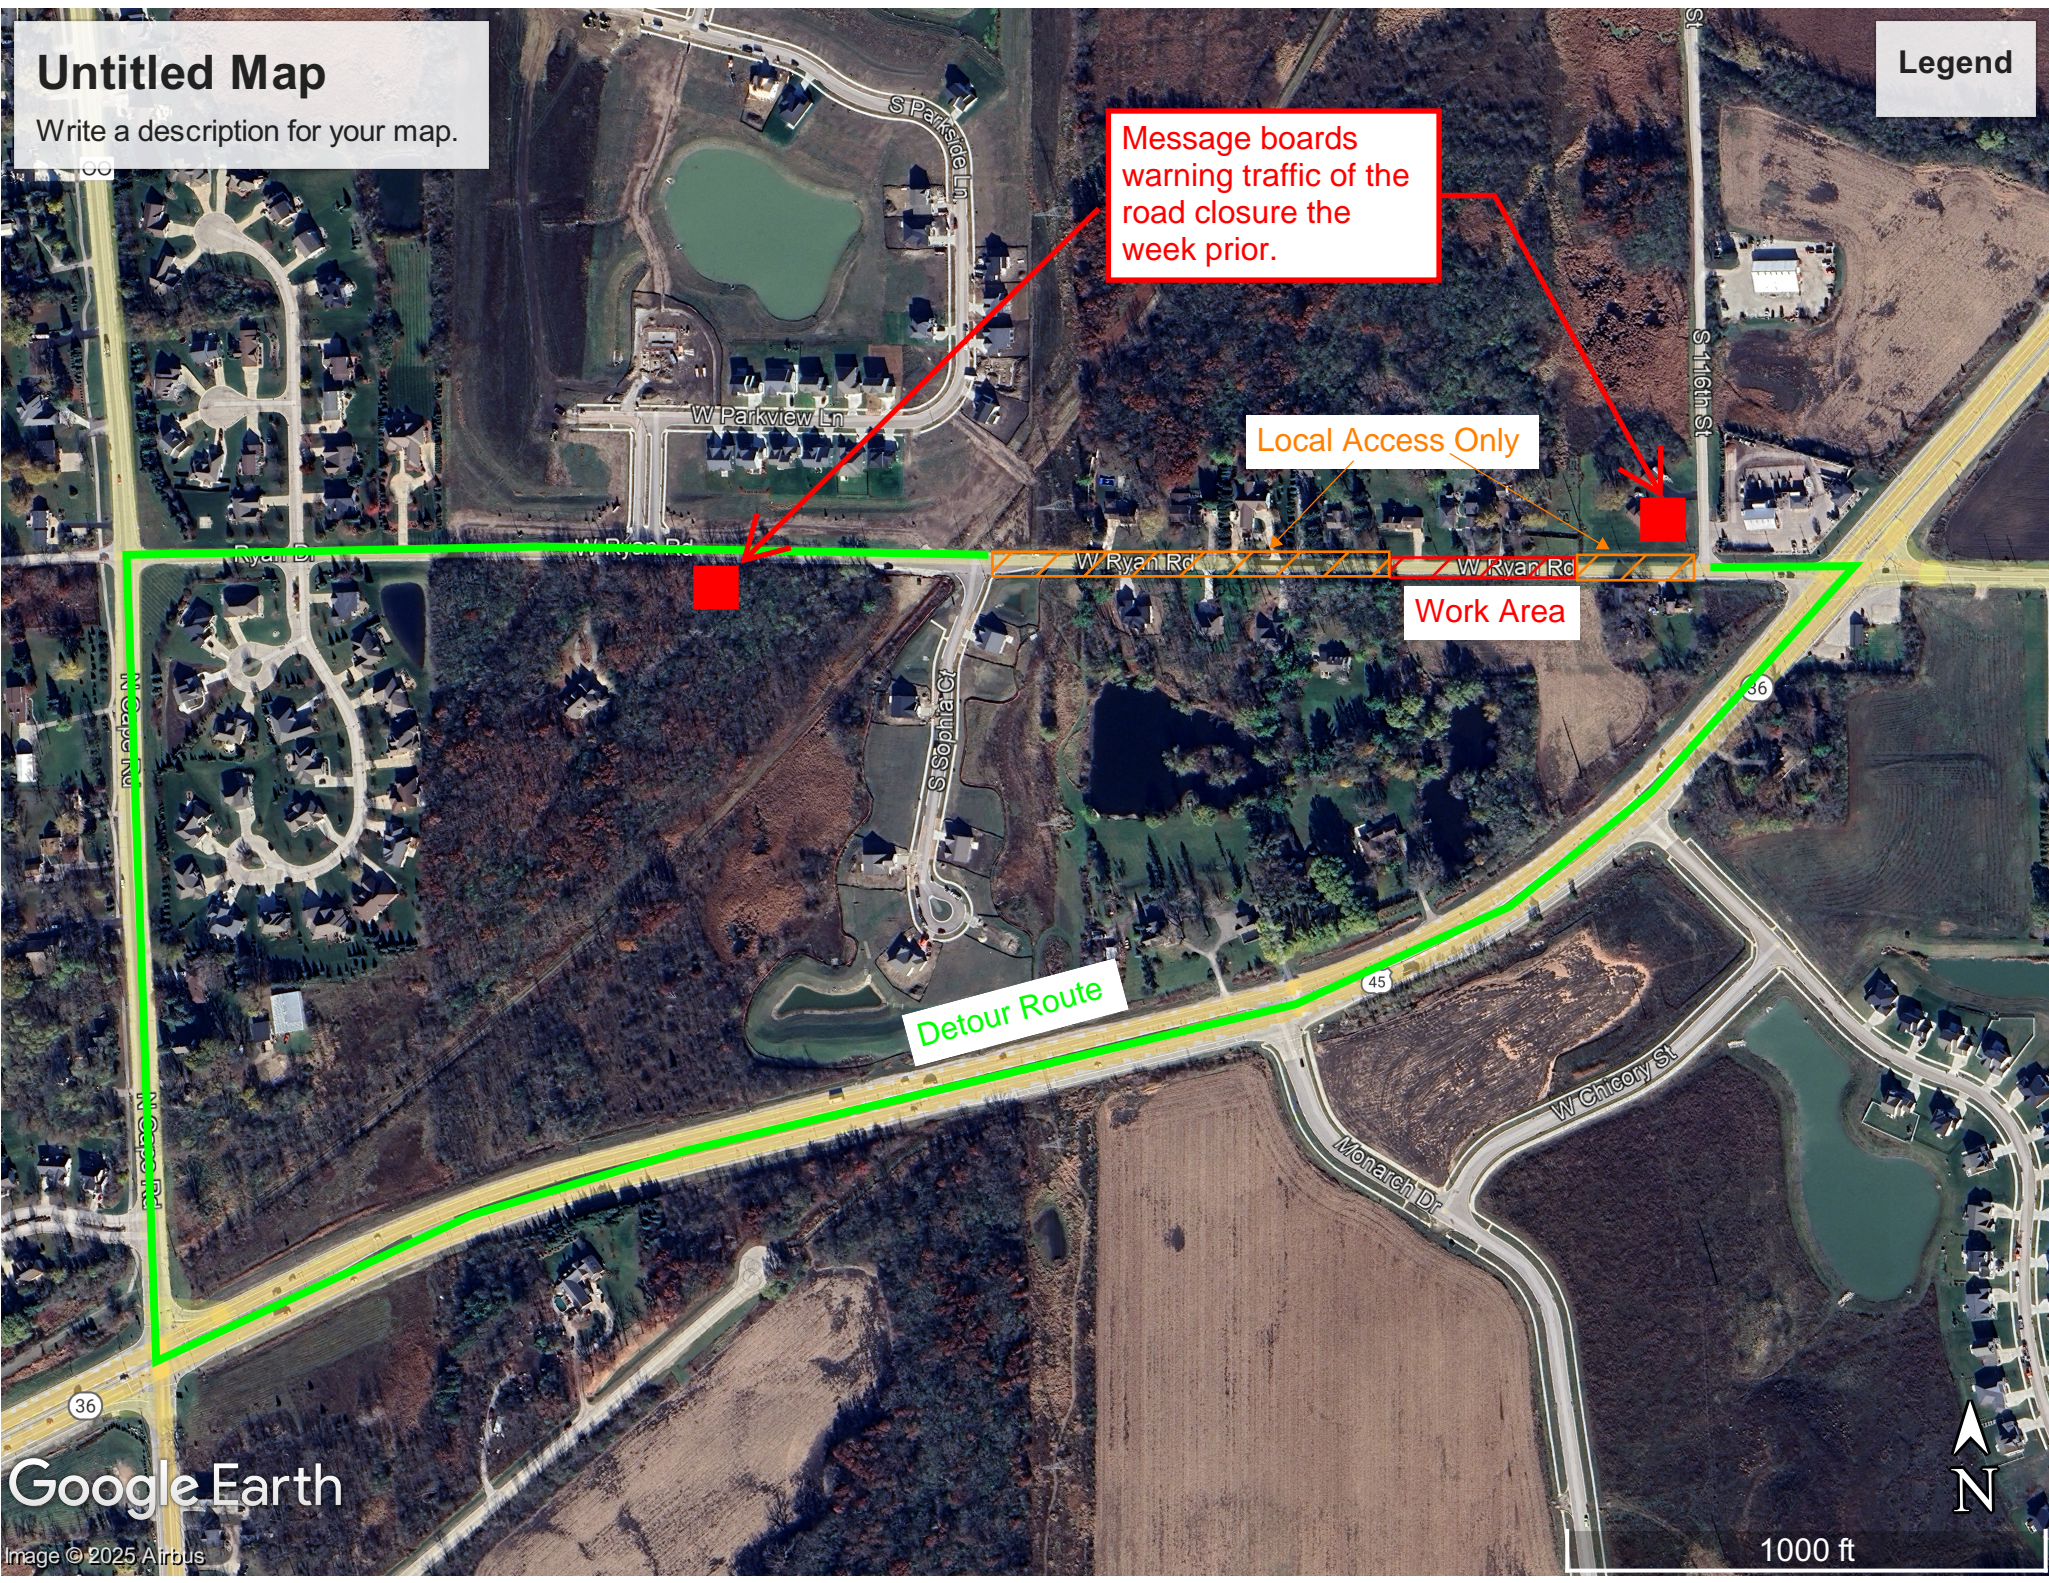

# Untitled Map

Write a description for your map.

Legend

Message boards warning traffic of the road closure the week prior.

Local Access Only

Work Area

Detour Route

Google Earth

Image © 2025 Airbus

1000 ft

DETOUR  
WEST  
RYAN RD  
↑

DETOUR  
WEST  
RYAN RD  
←

DETOUR  
WEST  
RYAN RD  
↘

END  
DETOUR  
RYAN RD

1000.8 ft

500.7 ft

W Loomis Rd

W Ryan Rd

W Ryan Rd

an Rd

9519