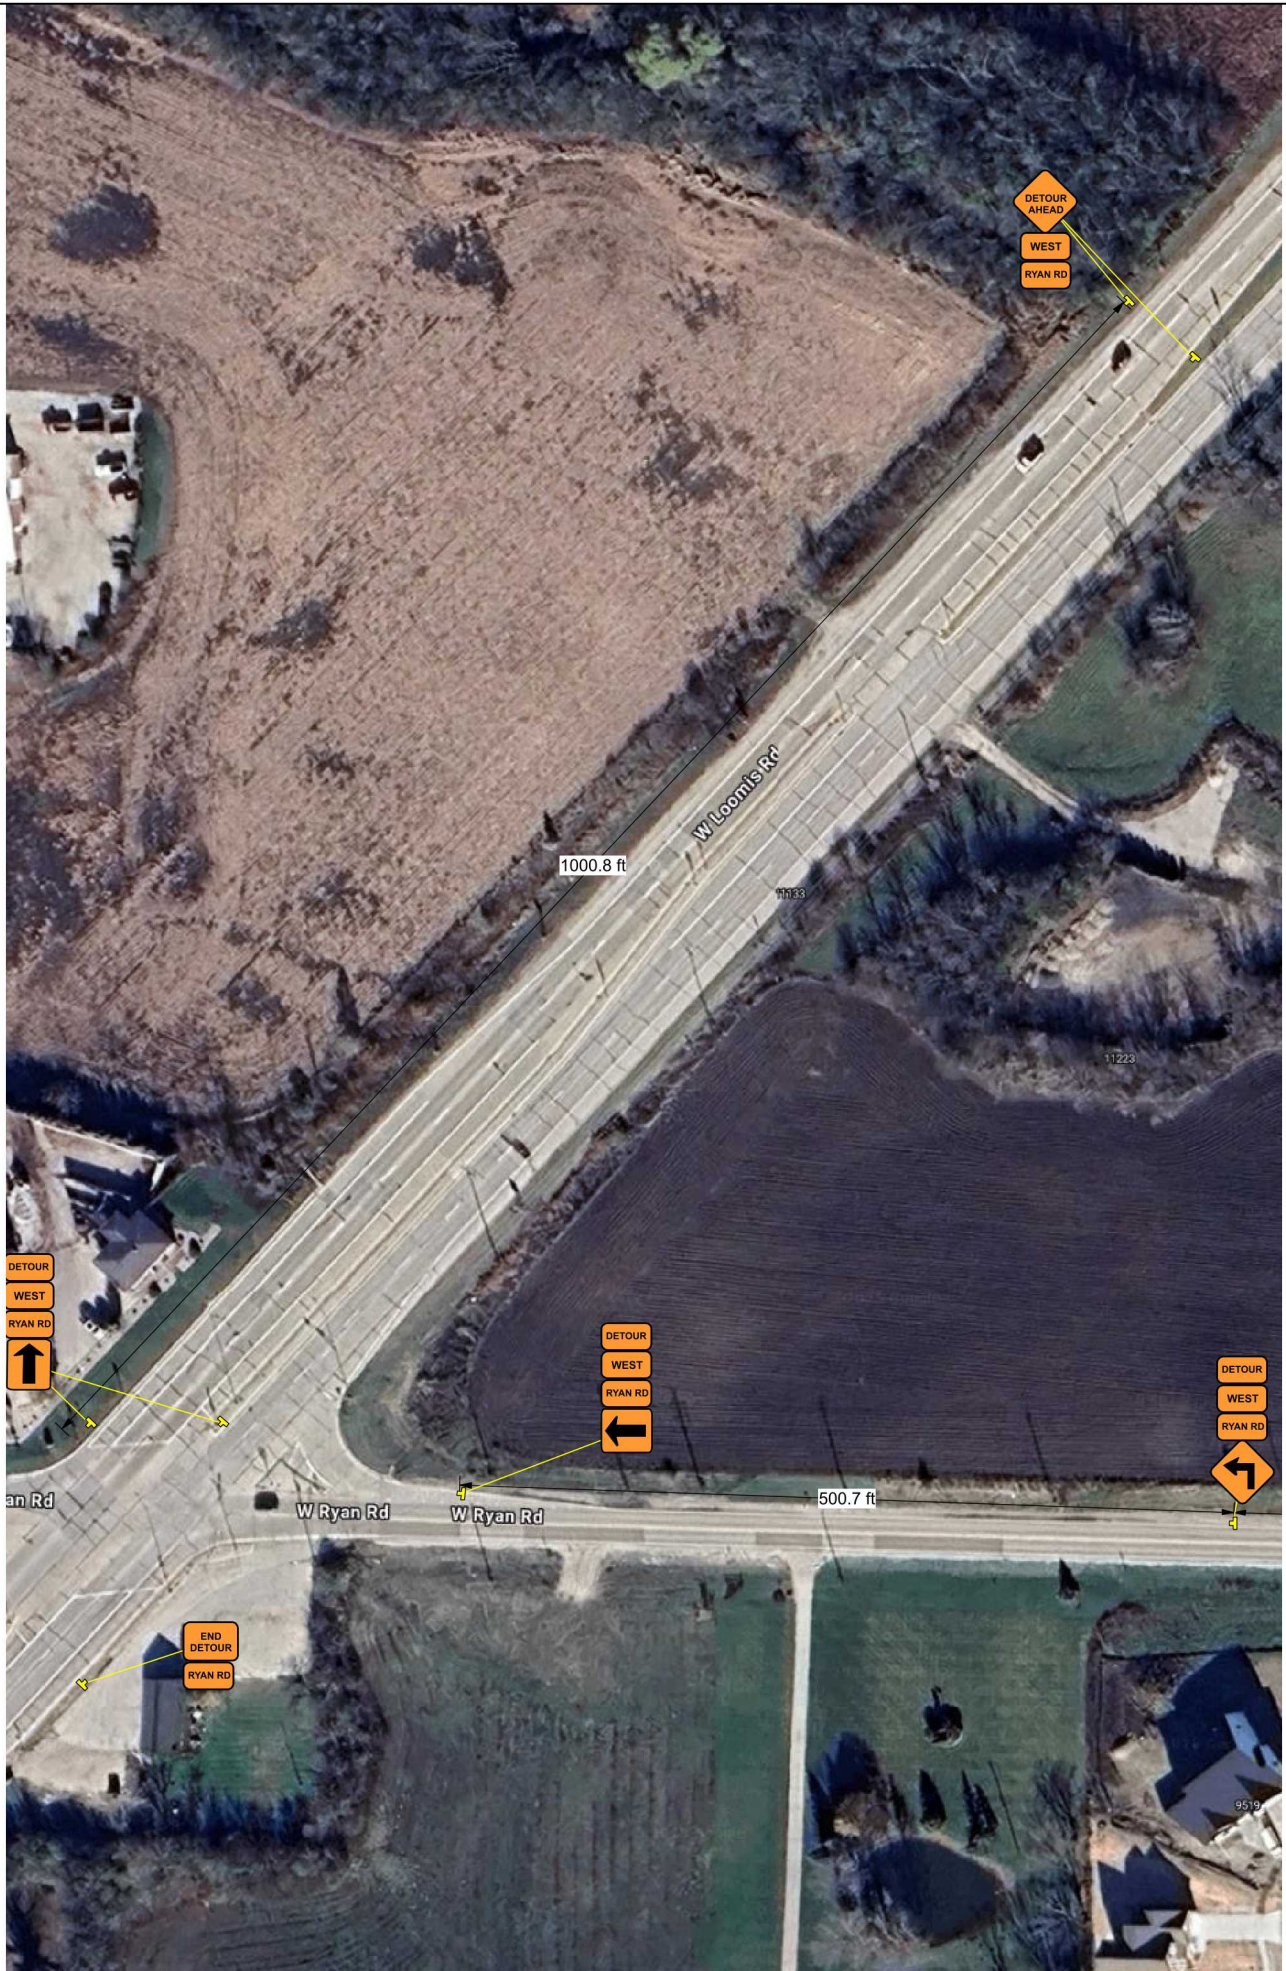

# Untitled Map

Write a description for your map.

Legend

Message boards warning traffic of the road closure the week prior.

Local Access Only

Work Area

Detour Route

Google Earth

Image © 2025 Airbus

1000 ft

DETOUR  
WEST  
RYAN RD  
↑

DETOUR  
WEST  
RYAN RD  
←

DETOUR  
WEST  
RYAN RD  
↘

END  
DETOUR  
RYAN RD

1000.8 ft

500.7 ft