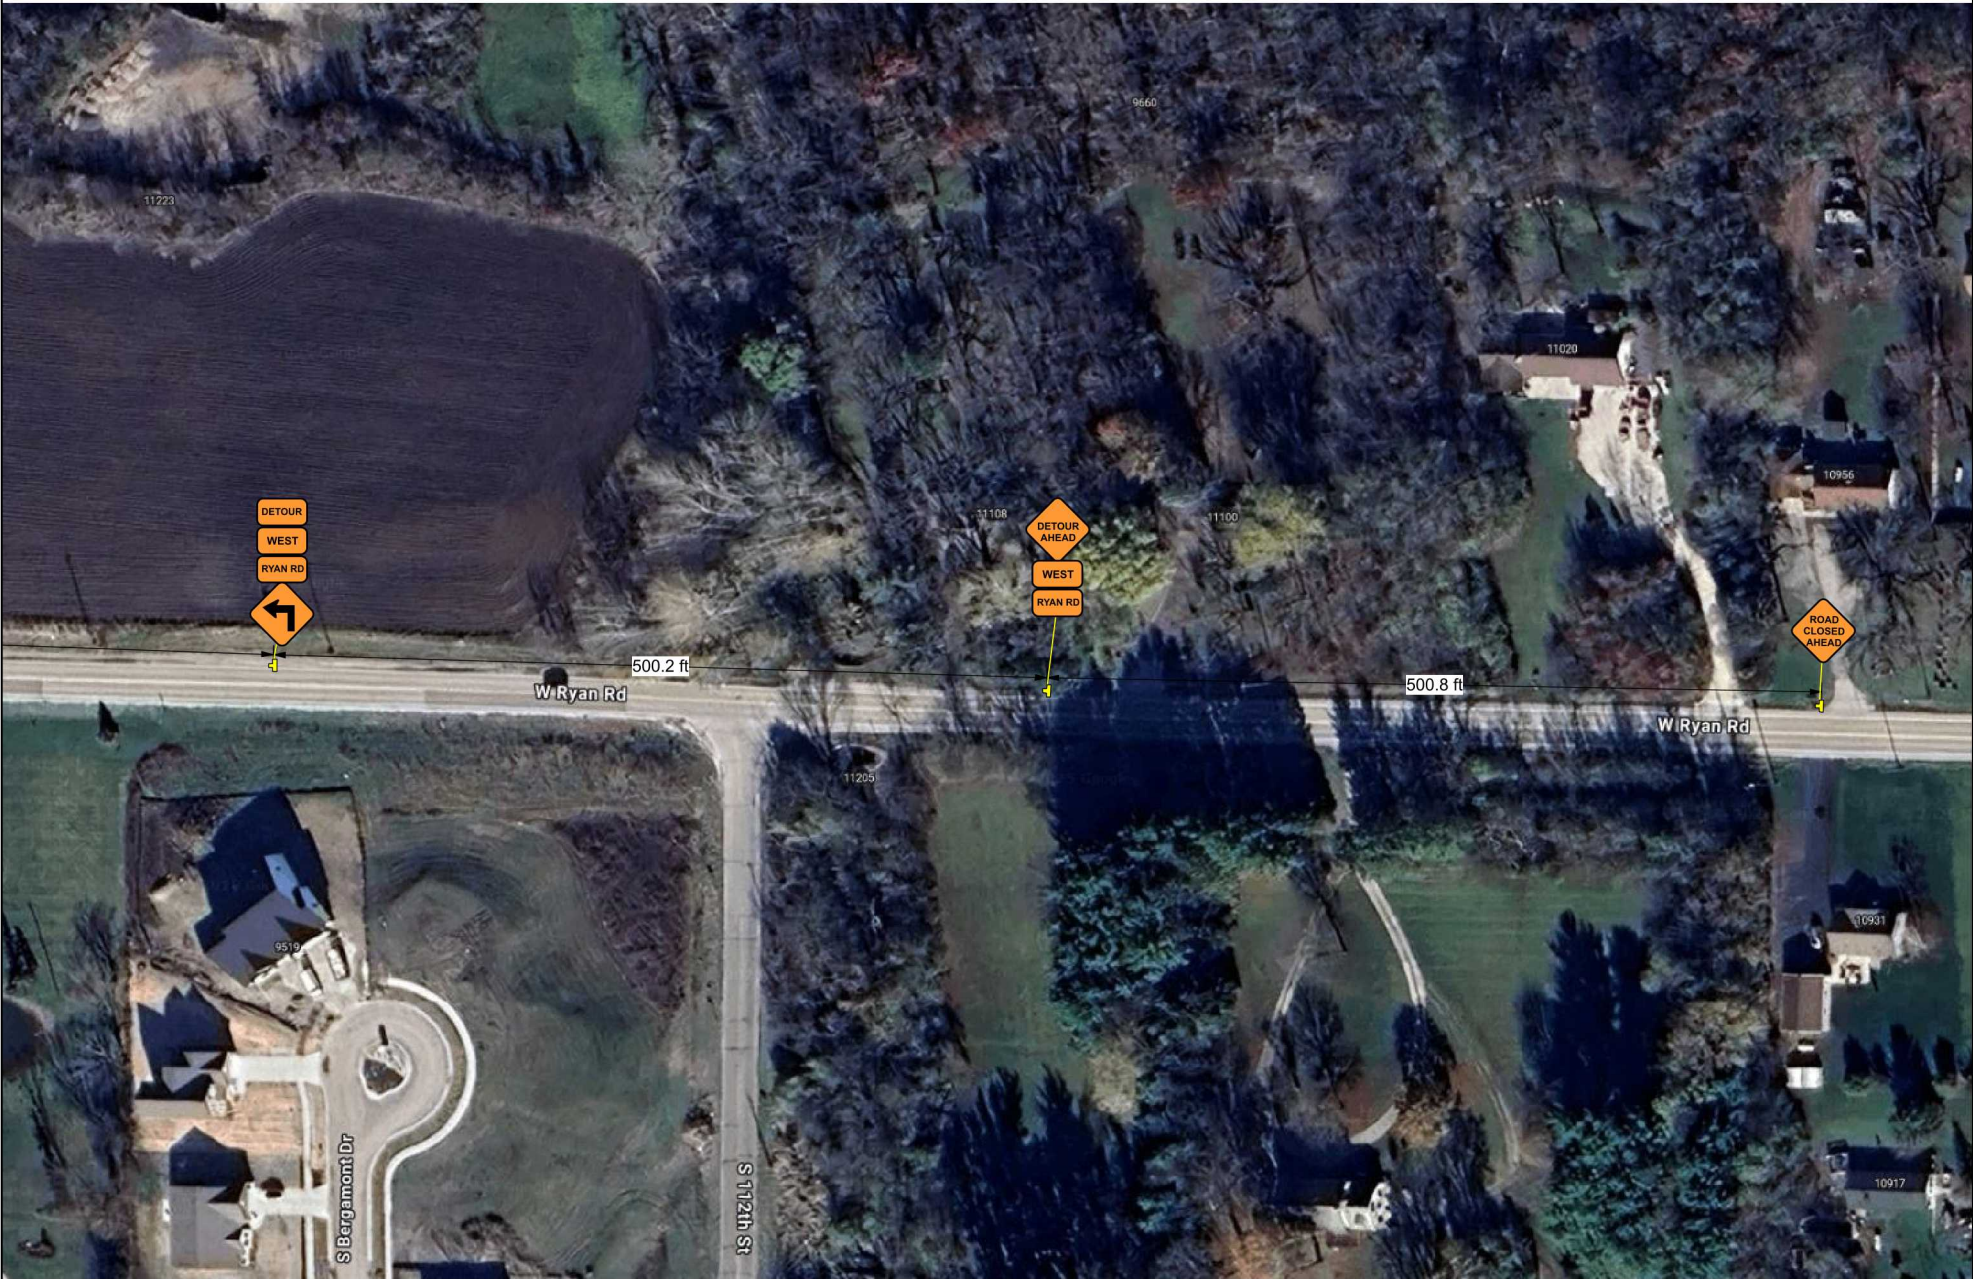

# Untitled Map

Write a description for your map.

Legend

Message boards warning traffic of the road closure the week prior.

Local Access Only

Work Area

Detour Route

Google Earth

Image © 2025 Airbus

1000 ft

DETOUR  
WEST  
RYAN RD  
↑

DETOUR  
WEST  
RYAN RD  
←

DETOUR  
WEST  
RYAN RD  
↘

END  
DETOUR  
RYAN RD

1000.8 ft

500.7 ft

W Loomis Rd

W Ryan Rd

W Ryan Rd

an Rd

9519